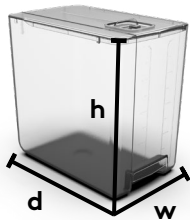

1. Machine configuration and overall dimensions

Select your region:

Asia	Oceania
Central - South America	North America
Europe	Middle East

Super Traditional	E'fridge
Weight	39 kg
Internal fridge	
Size (W x H x D)	173 mm x 277 mm x 278 mm (6.8 in x 10.9 in x 10.9 in)
Volume	13 L
Milk container	
1 milk type container (Art. Nr. 105560)	
Size (w x h x d)	168 mm x 262 mm x 268 mm (6.6 in x 10.3 in x 10.5 in)
Volume	1 x 9 L
2 milk types container (option) (Art. Nr. 108804)	
Size (w x h x d)	168 mm x 262 mm x 268 mm (6.6 in x 10.3 in x 10.5 in)
Volume	2 x 4.5 L
Voltage/Power	

Technical data	
Storage for up to	Up to 24 espresso cups
Refrigerant	R-600a
Temperature control	Digital thermostat with temperature display
Locking system	Key
Installation specifications	Setup on the right side of the Enigma or the Shotmaster